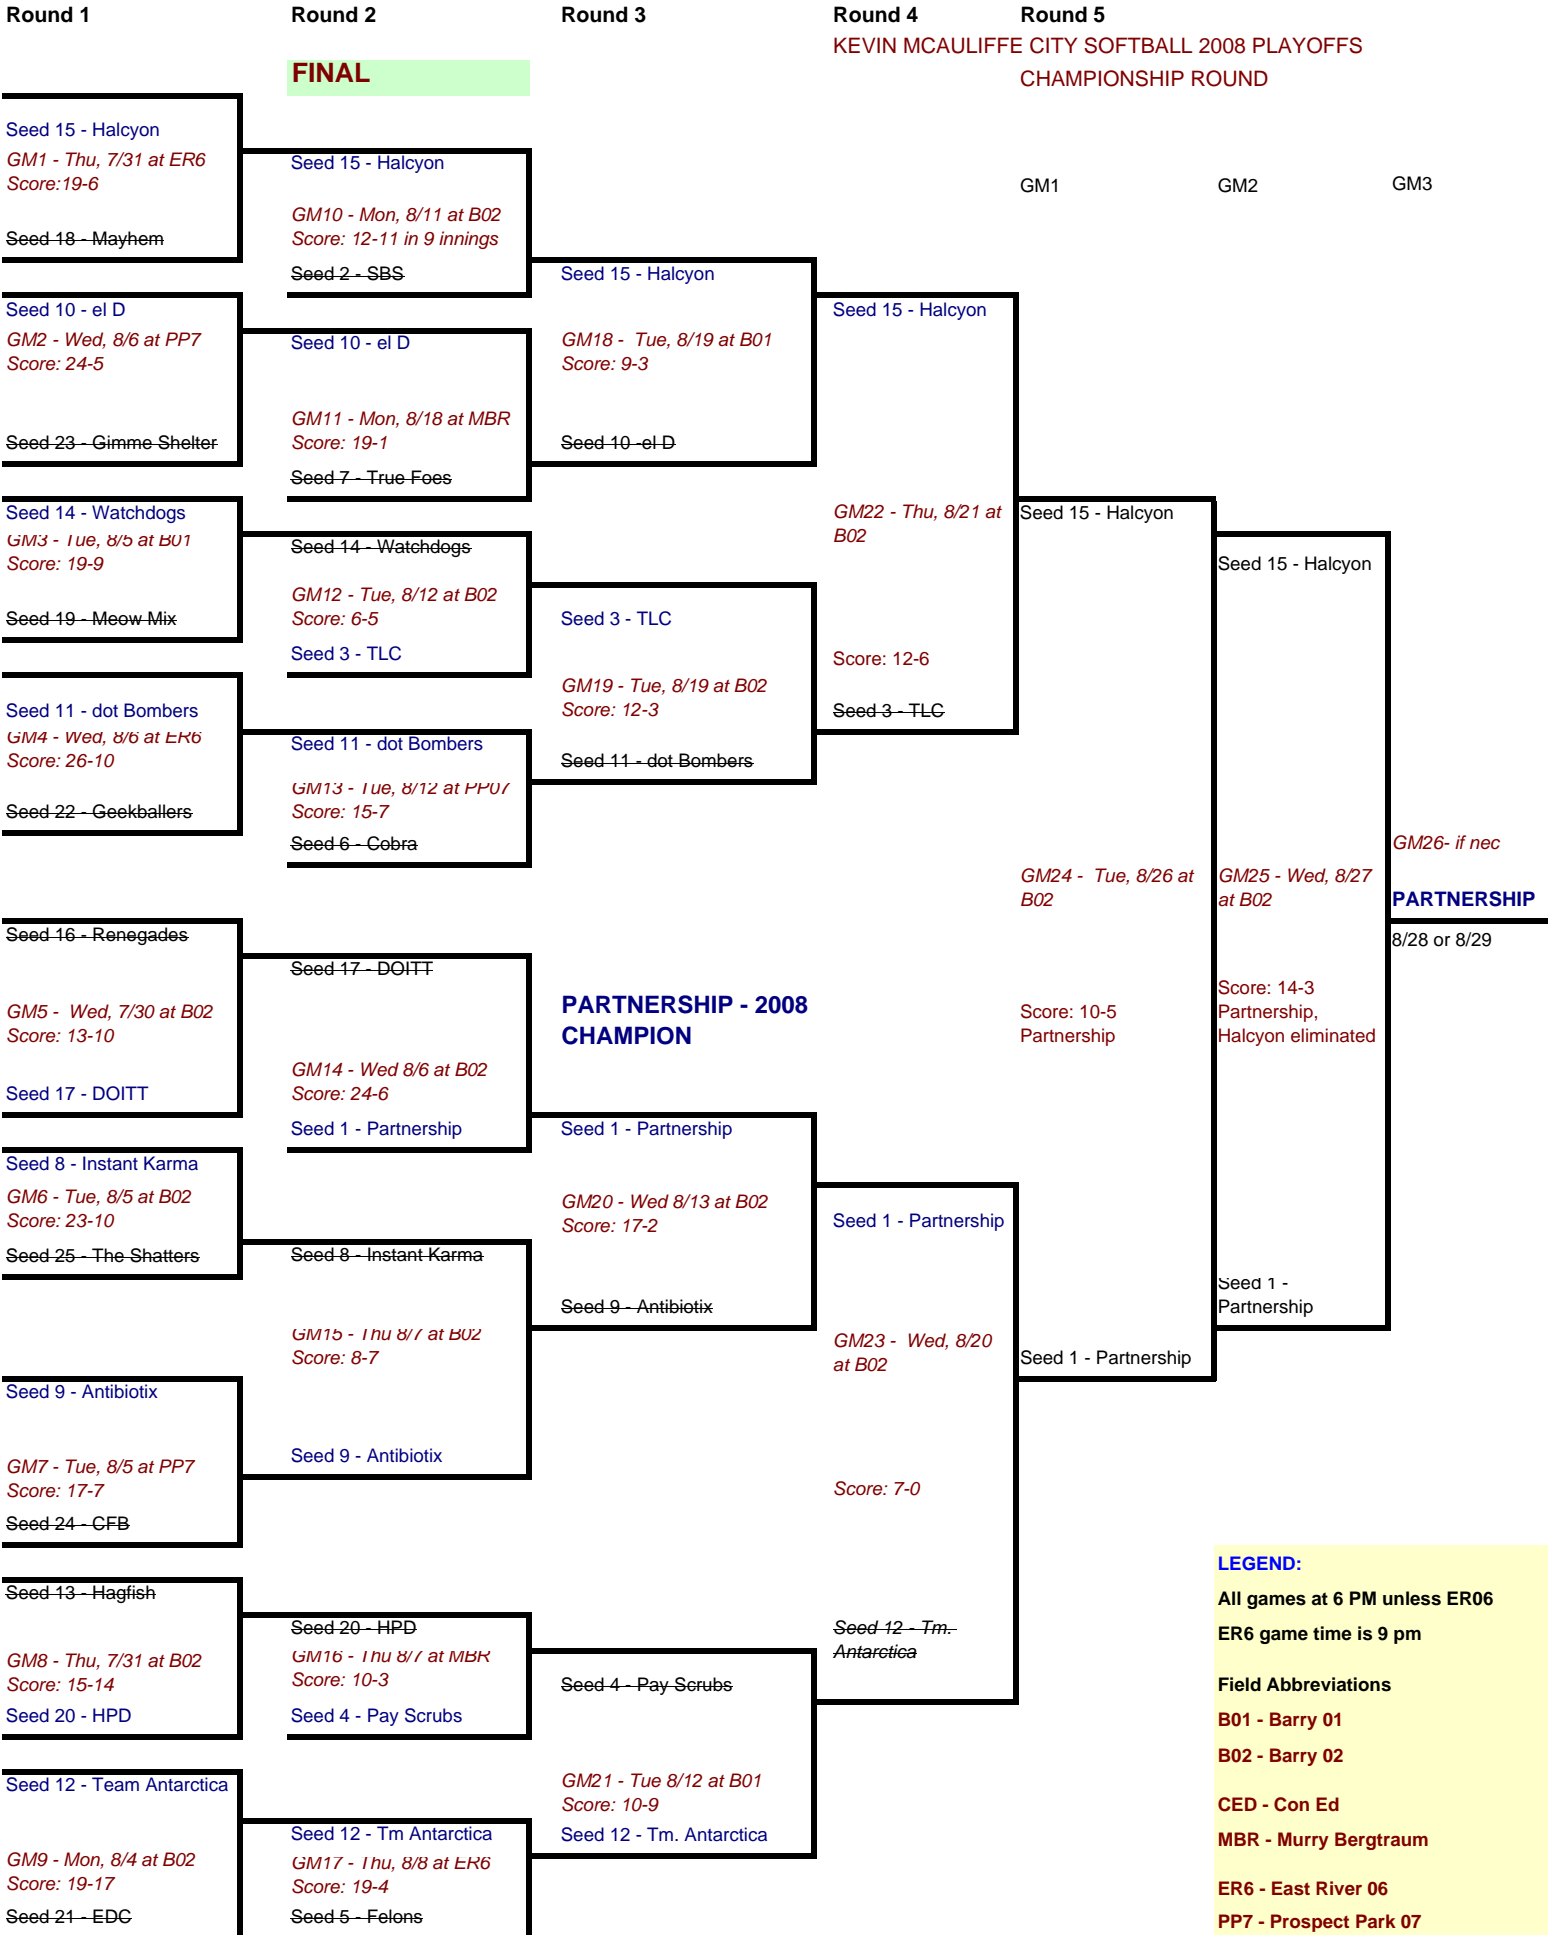

* Higher seed is the home team (e.g. 1 over 16)

*** OFFICIAL - PLAYOFF BRACKET - OFFICIAL**

LEGEND:

All games at 6 PM unless ER06
 ER6 game time is 9 pm

Field Abbreviations

B01 - Barry 01
 B02 - Barry 02
 CED - Con Ed
 MBR - Murry Bergtraum
 ER6 - East River 06
 PP7 - Prospect Park 07